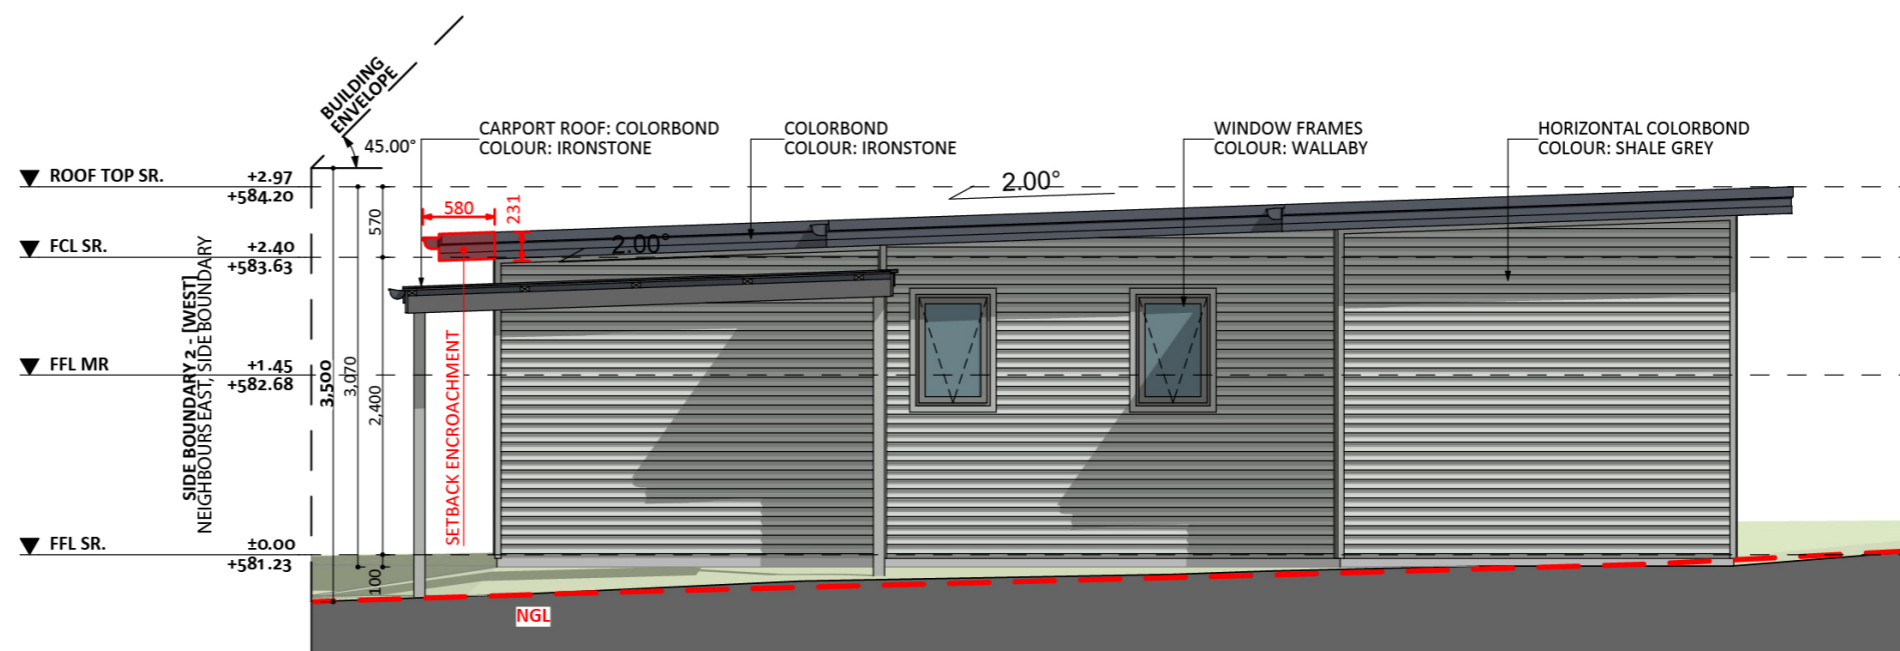

ELEVATION 04