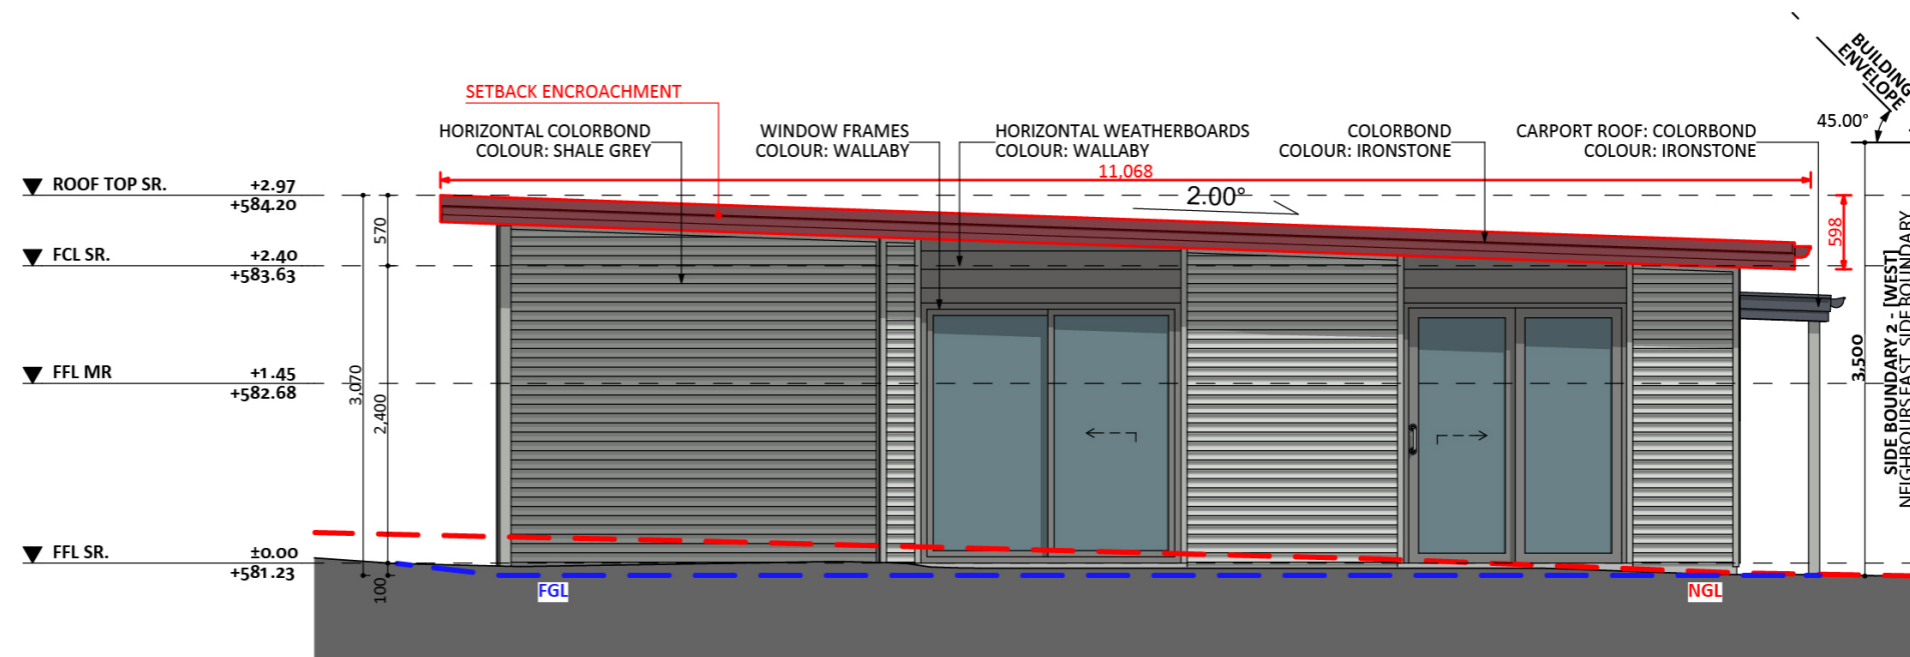

306

ACT Building Lic: 3062767

CANBERRA
GRANNY FLAT
BUILDERS

Colorbond Roof Covering
Colour: Ironstone

Horizontal Weatherboards
Colour: Wallaby

Aluminium Window and Door Frames
Colour: Wallaby

Horizontal Colorbond
Colour: Shale Grey

An elevation is the height of the structure from ground level to the height of the roof.

ELEVATION 01

ELEVATION 02

An elevation is the height of the structure from ground level to the height of the roof.