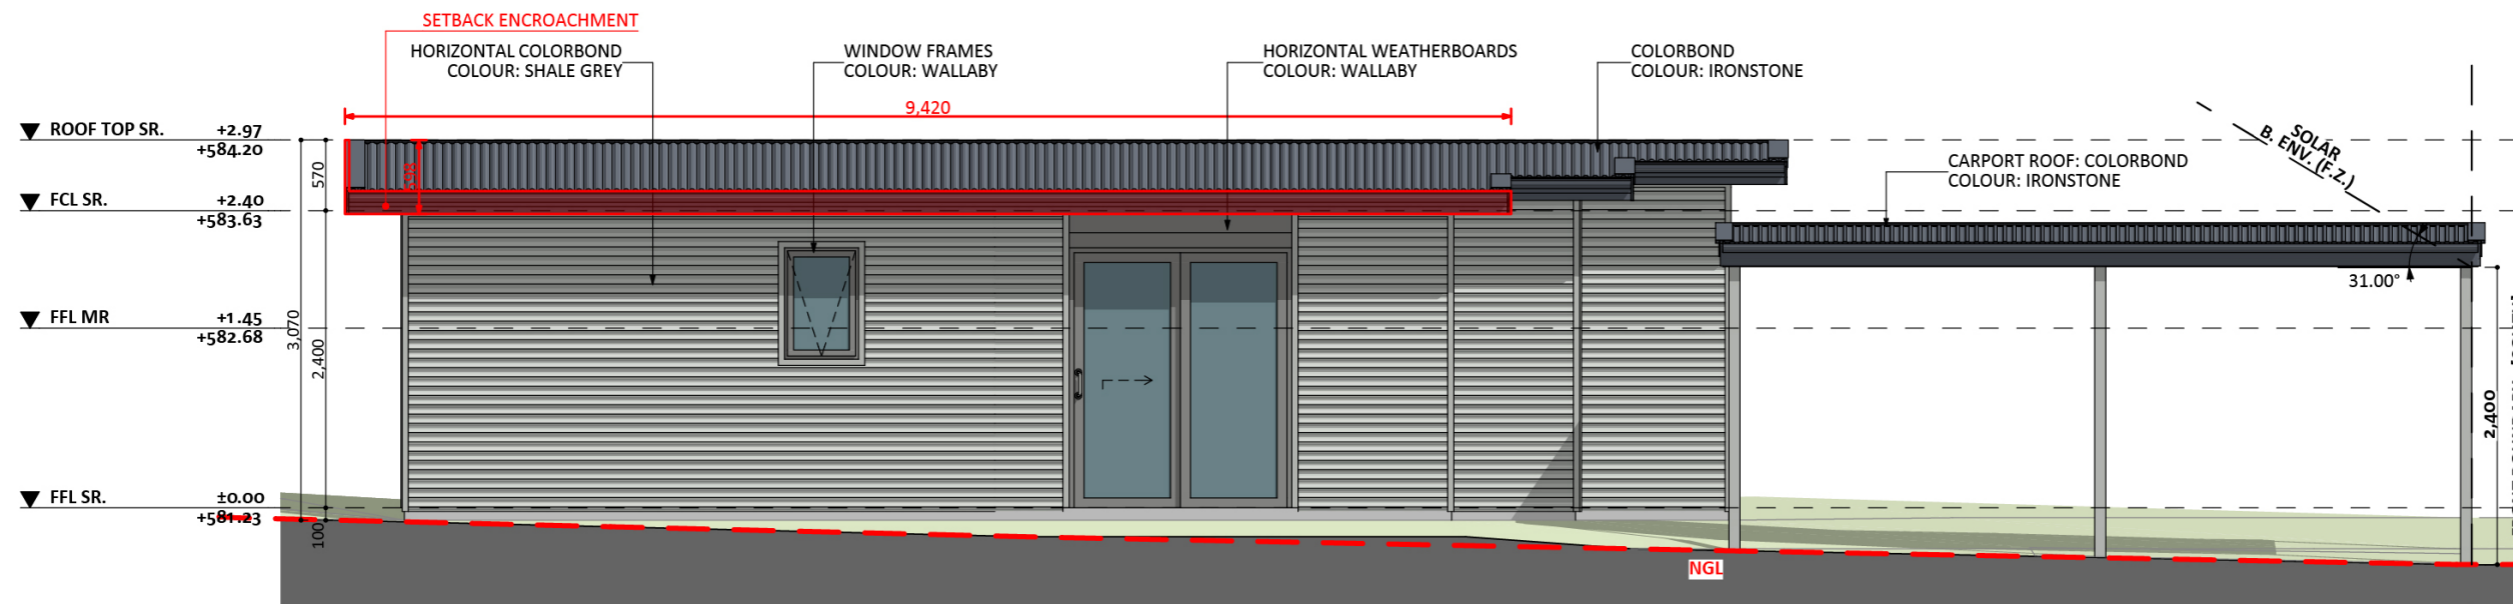

306

ACT Building Lic: 3062767

CANBERRA
GRANNY FLAT
BUILDERS

Colorbond Roof Covering
Colour: Ironstone

Horizontal Weatherboards
Colour: Wallaby

Aluminium Window and Door Frames
Colour: Wallaby

Horizontal Colorbond
Colour: Shale Grey

An elevation is the height of the structure from ground level to the height of the roof.

ELEVATION 01

ELEVATION 02

An elevation is the height of the structure from ground level to the height of the roof.