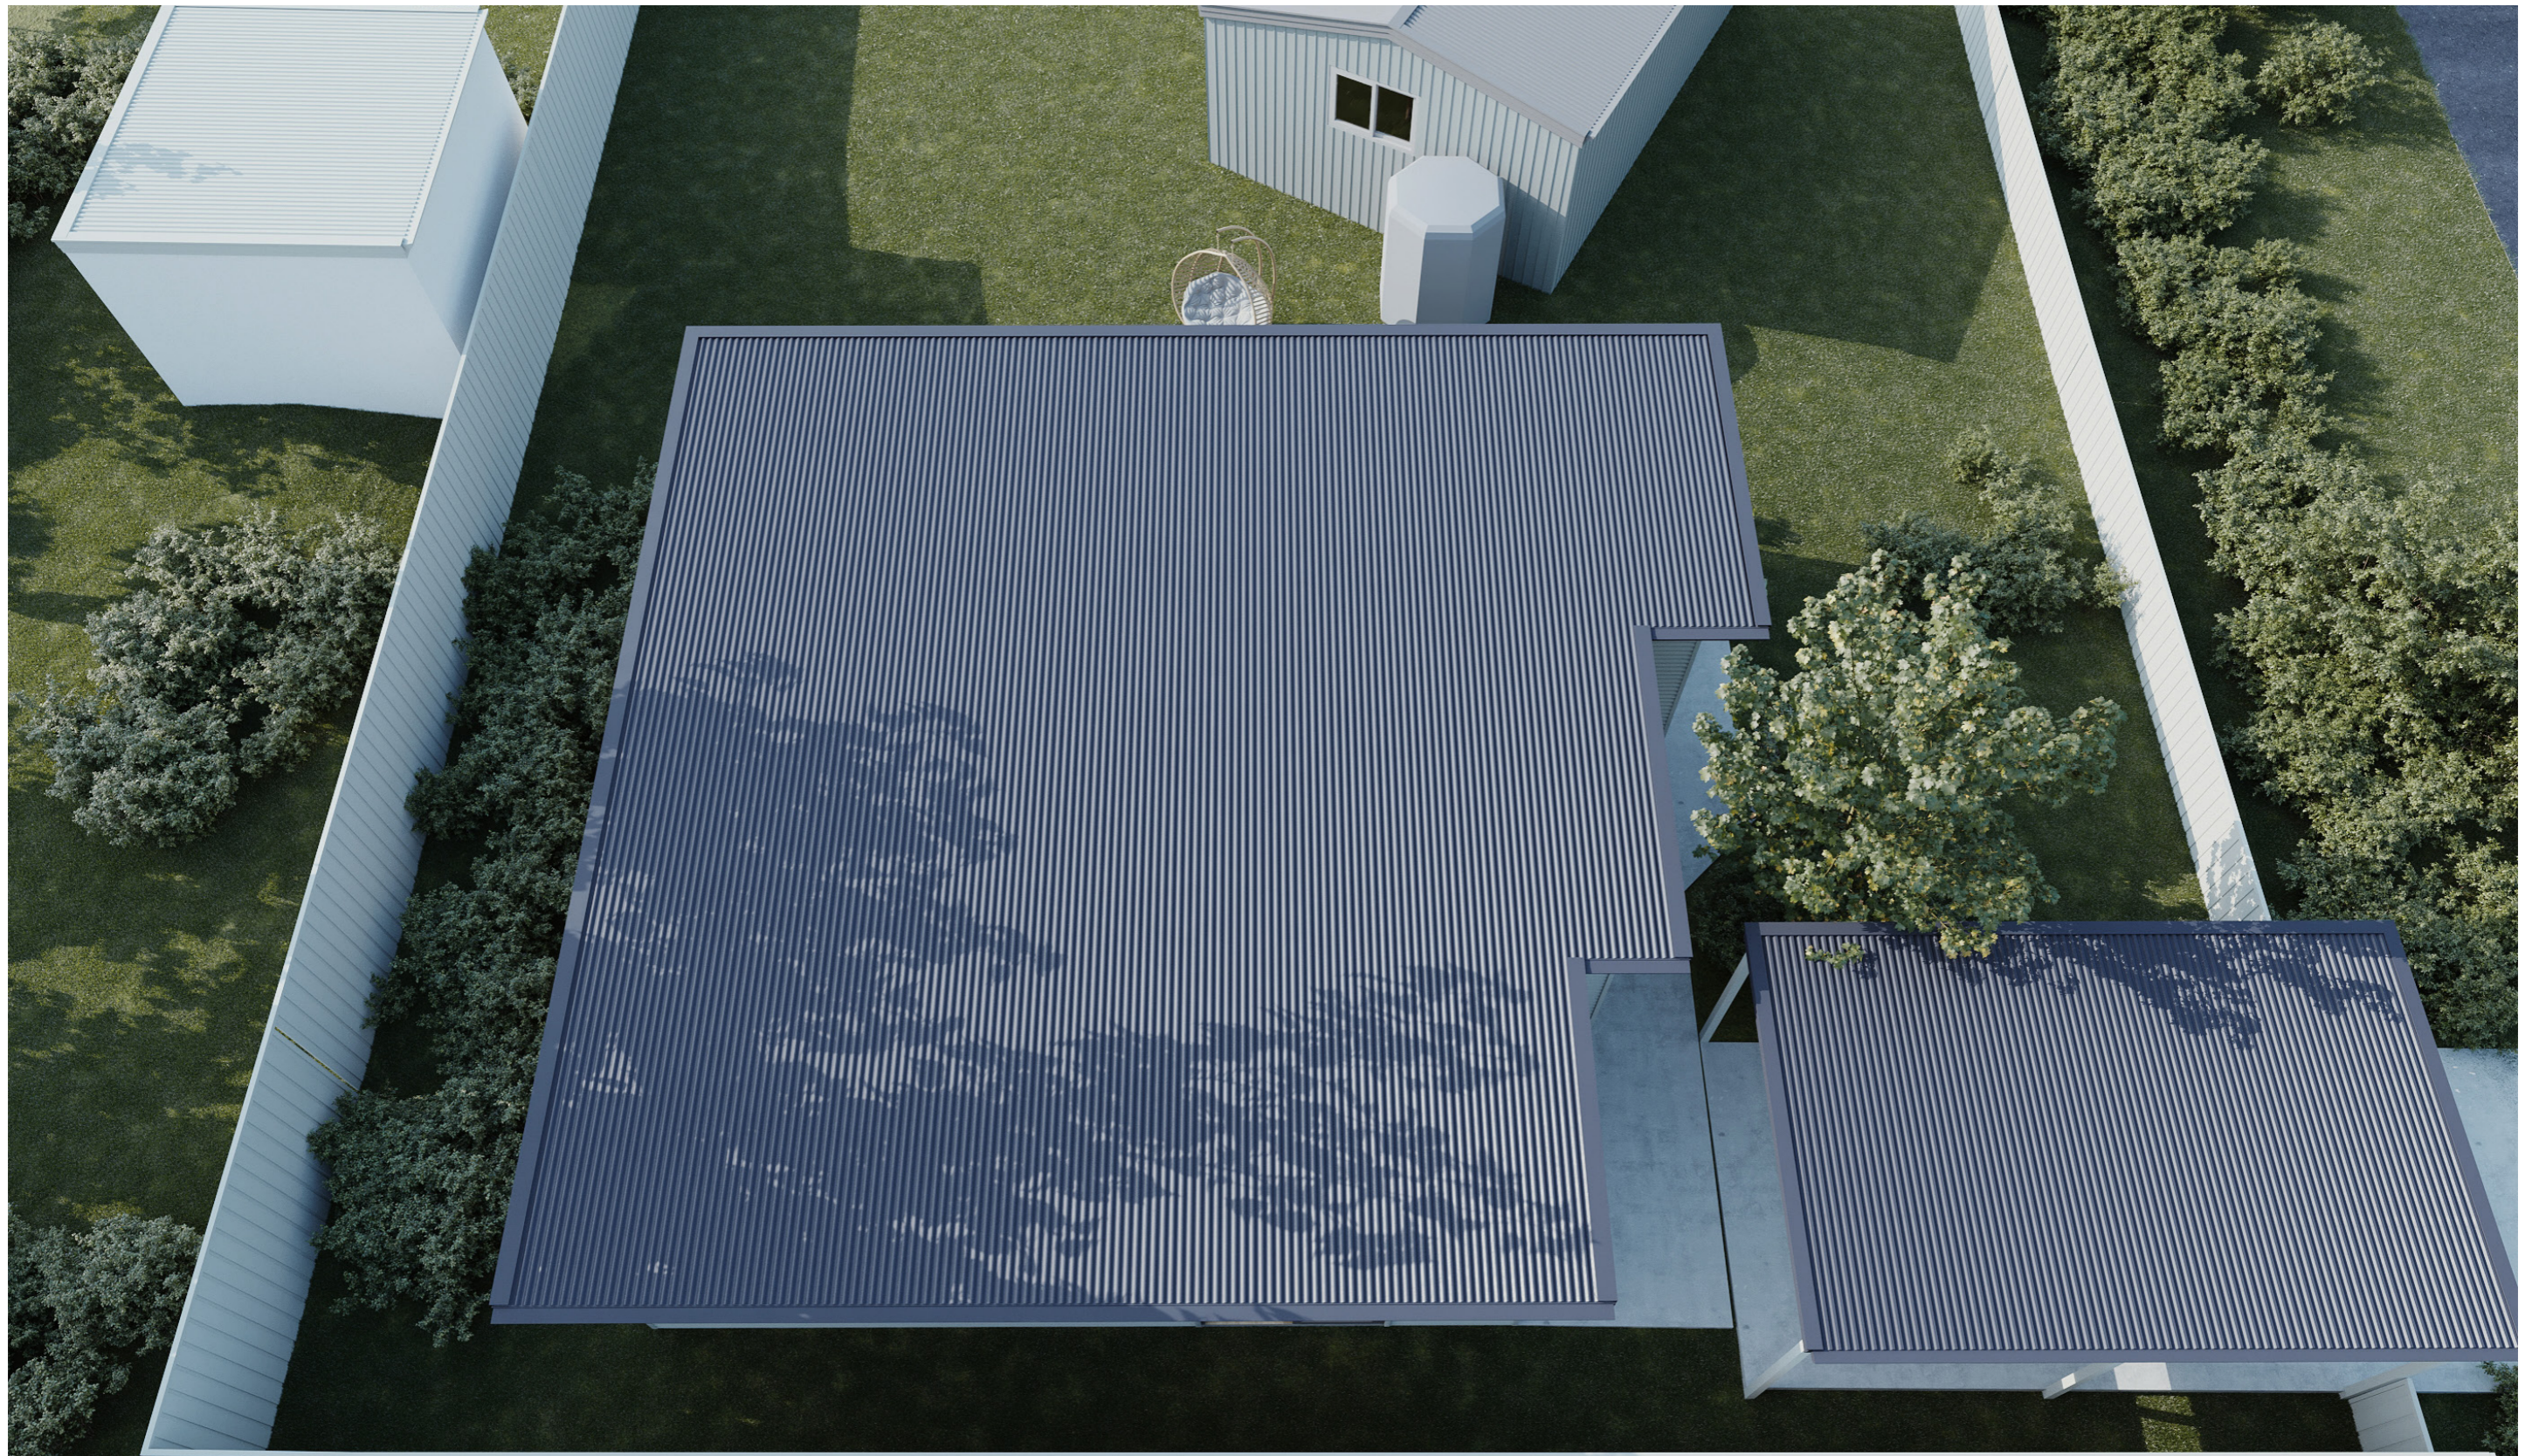

306

ACT Building Lic: 3062767

CANBERRA
GRANNY FLAT
BUILDERS

Colorbond Roof Covering
Colour: Ironstone

Horizontal Weatherboards
Colour: Wallaby

Aluminium Window and Door Frames
Colour: Wallaby

Horizontal Colorbond
Colour: Shale Grey

An elevation is the height of the structure from ground level to the height of the roof.

ELEVATION 01

ELEVATION 02

An elevation is the height of the structure from ground level to the height of the roof.