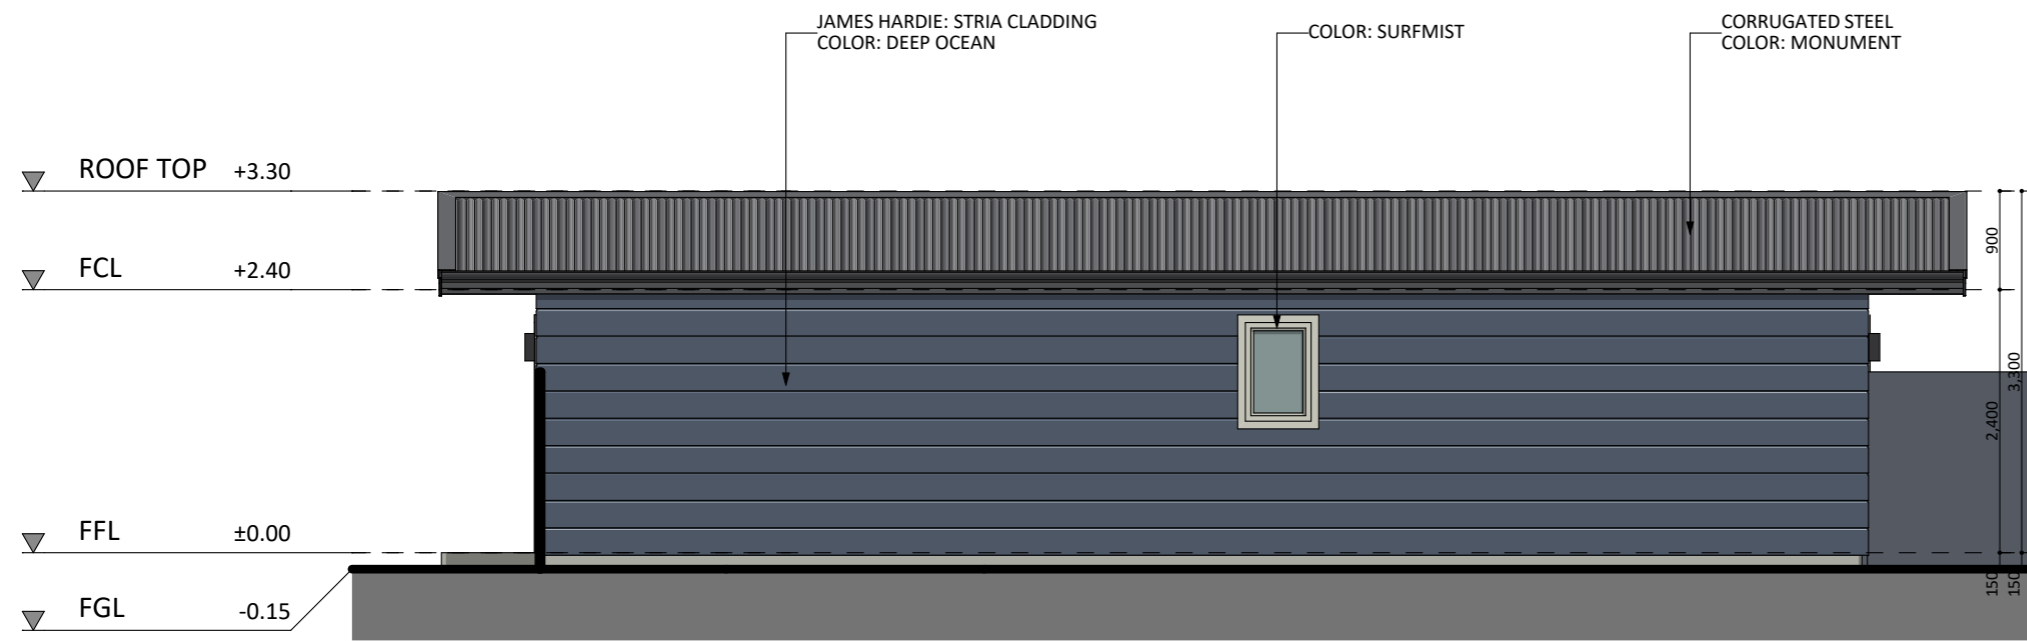

124

ACT Building Lic: 2012767

CANBERRA
GRANNY FLAT
BUILDERS

An elevation is the height of the structure from ground level to the height of the roof.

NORTH-EAST ELEVATION

NORTH-WEST ELEVATION

An elevation is the height of the structure from ground level to the height of the roof.

SOUTH-WEST ELEVATION

SOUTH-EAST ELEVATION

 **CANBERRA
GRANNY FLAT
BUILDERS**

canberragrannyflatbuilders.com.au

 info@cgfb.com.au

 1300 979 658

ACT Building Lic: 2012767