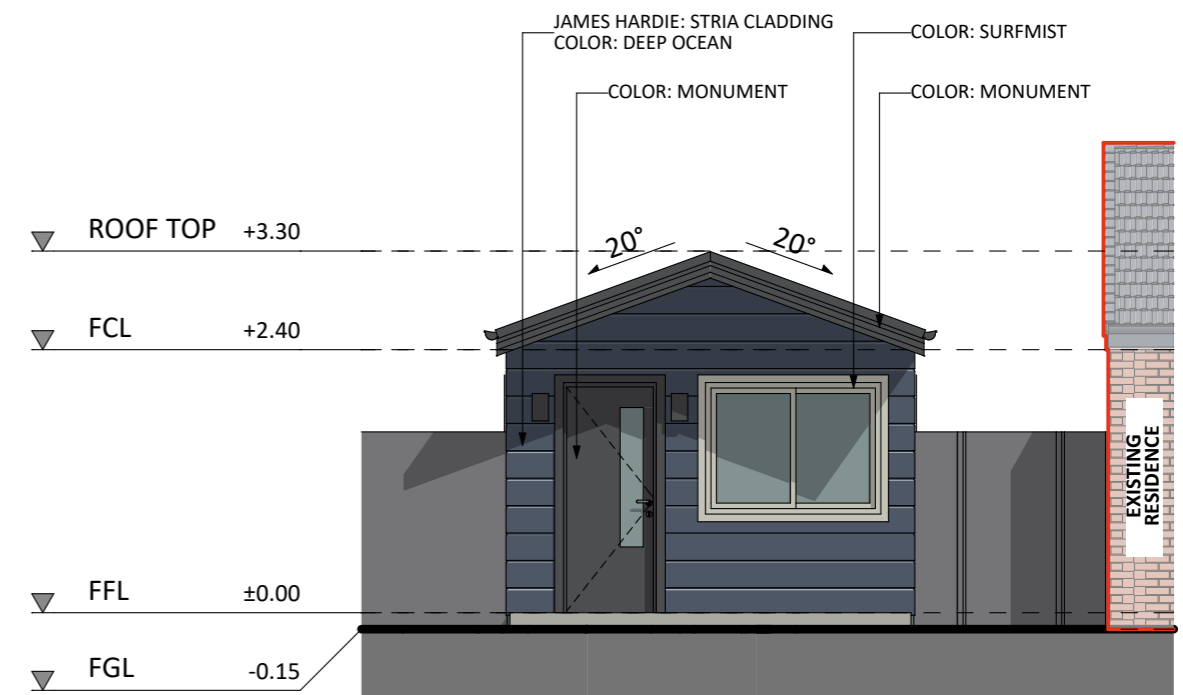

124

ACT Building Lic: 2012767

CANBERRA
GRANNY FLAT
BUILDERS

An elevation is the height of the structure from ground level to the height of the roof.

NORTH-EAST ELEVATION

NORTH-WEST ELEVATION

An elevation is the height of the structure from ground level to the height of the roof.

SOUTH-WEST ELEVATION

SOUTH-EAST ELEVATION

 **CANBERRA
GRANNY FLAT
BUILDERS**

canberragrannyflatbuilders.com.au

 info@cgfb.com.au

 1300 979 658

ACT Building Lic: 2012767